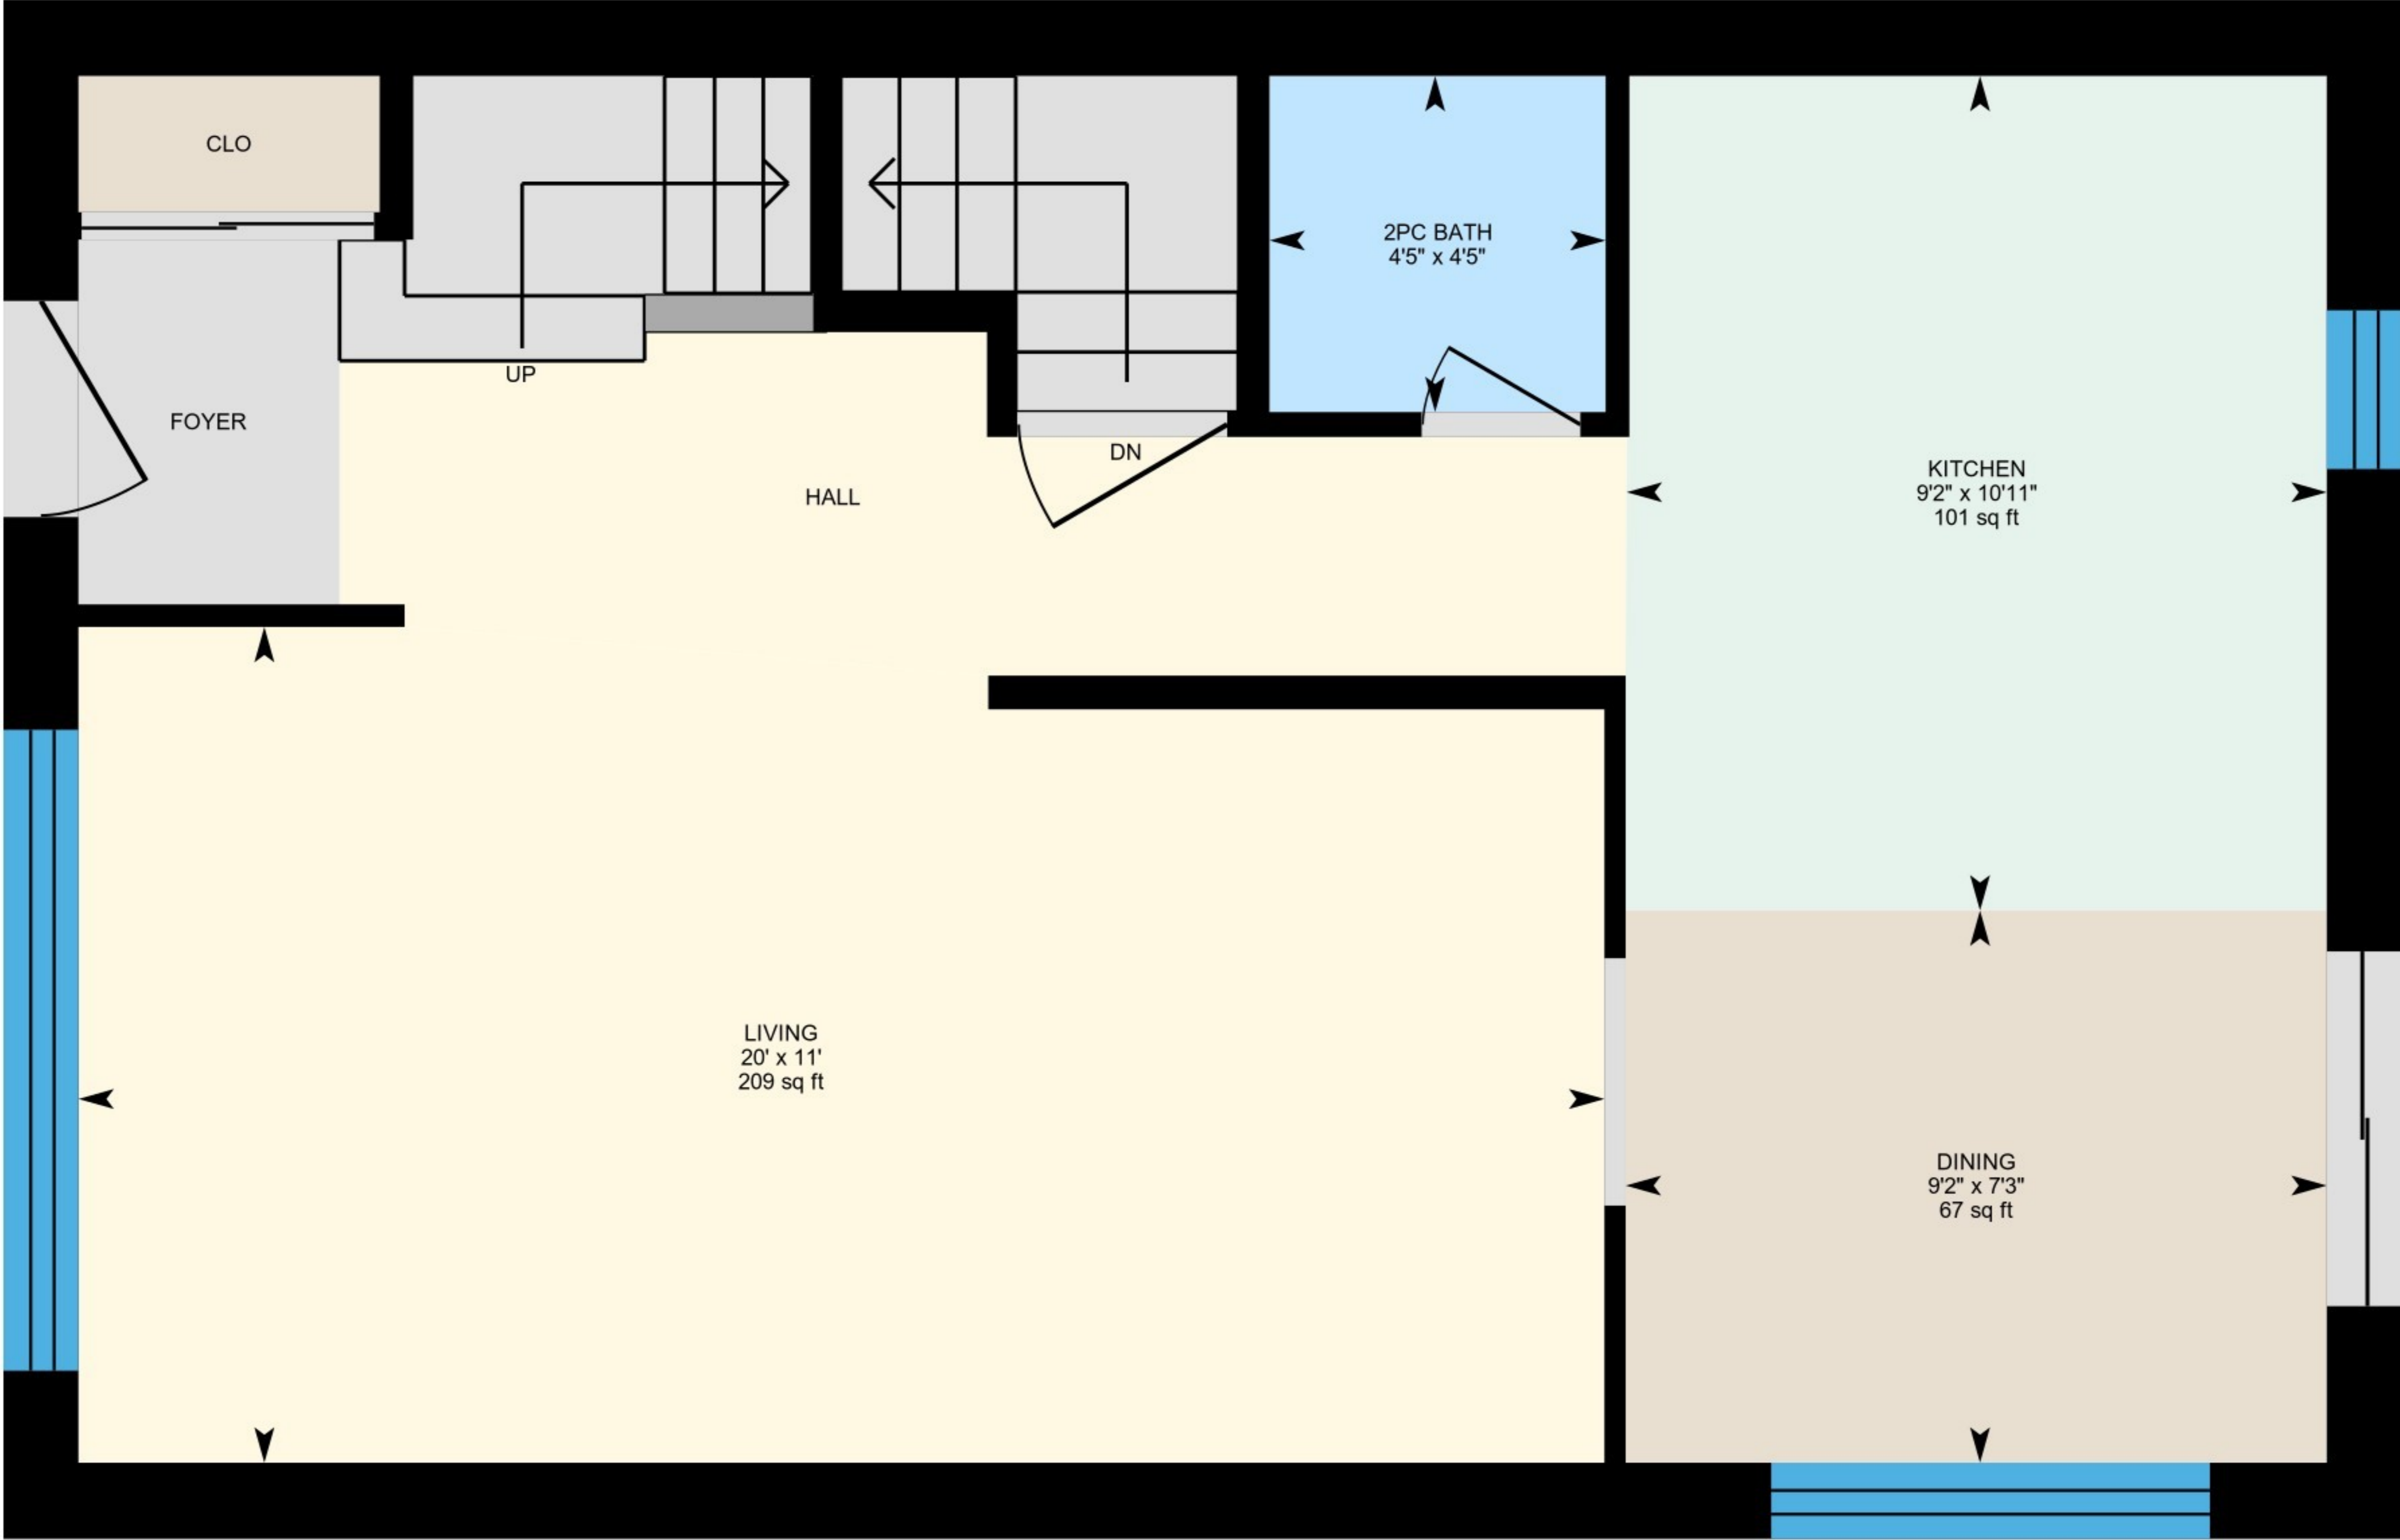

# 3072 Flanagan Ct, Burlington, ON

Main Floor Finished Area 635.43 sq ft

PREPARED: 2024/09/13

White regions are excluded from total floor area in iGUIDE floor plans. All room dimensions and floor areas must be considered approximate and are subject to independent verification.

# 3072 Flanagan Ct, Burlington, ON

2nd Floor Finished Area 706.25 sq ft

PREPARED: 2024/09/13

White regions are excluded from total floor area in iGUIDE floor plans. All room dimensions and floor areas must be considered approximate and are subject to independent verification.

# 3072 Flanagan Ct, Burlington, ON

Basement (Below Grade) Finished Area 486.32 sq ft  
Unfinished Area 120.08 sq ft

PREPARED: 2024/09/13

White regions are excluded from total floor area in iGUIDE floor plans. All room dimensions and floor areas must be considered approximate and are subject to independent verification.