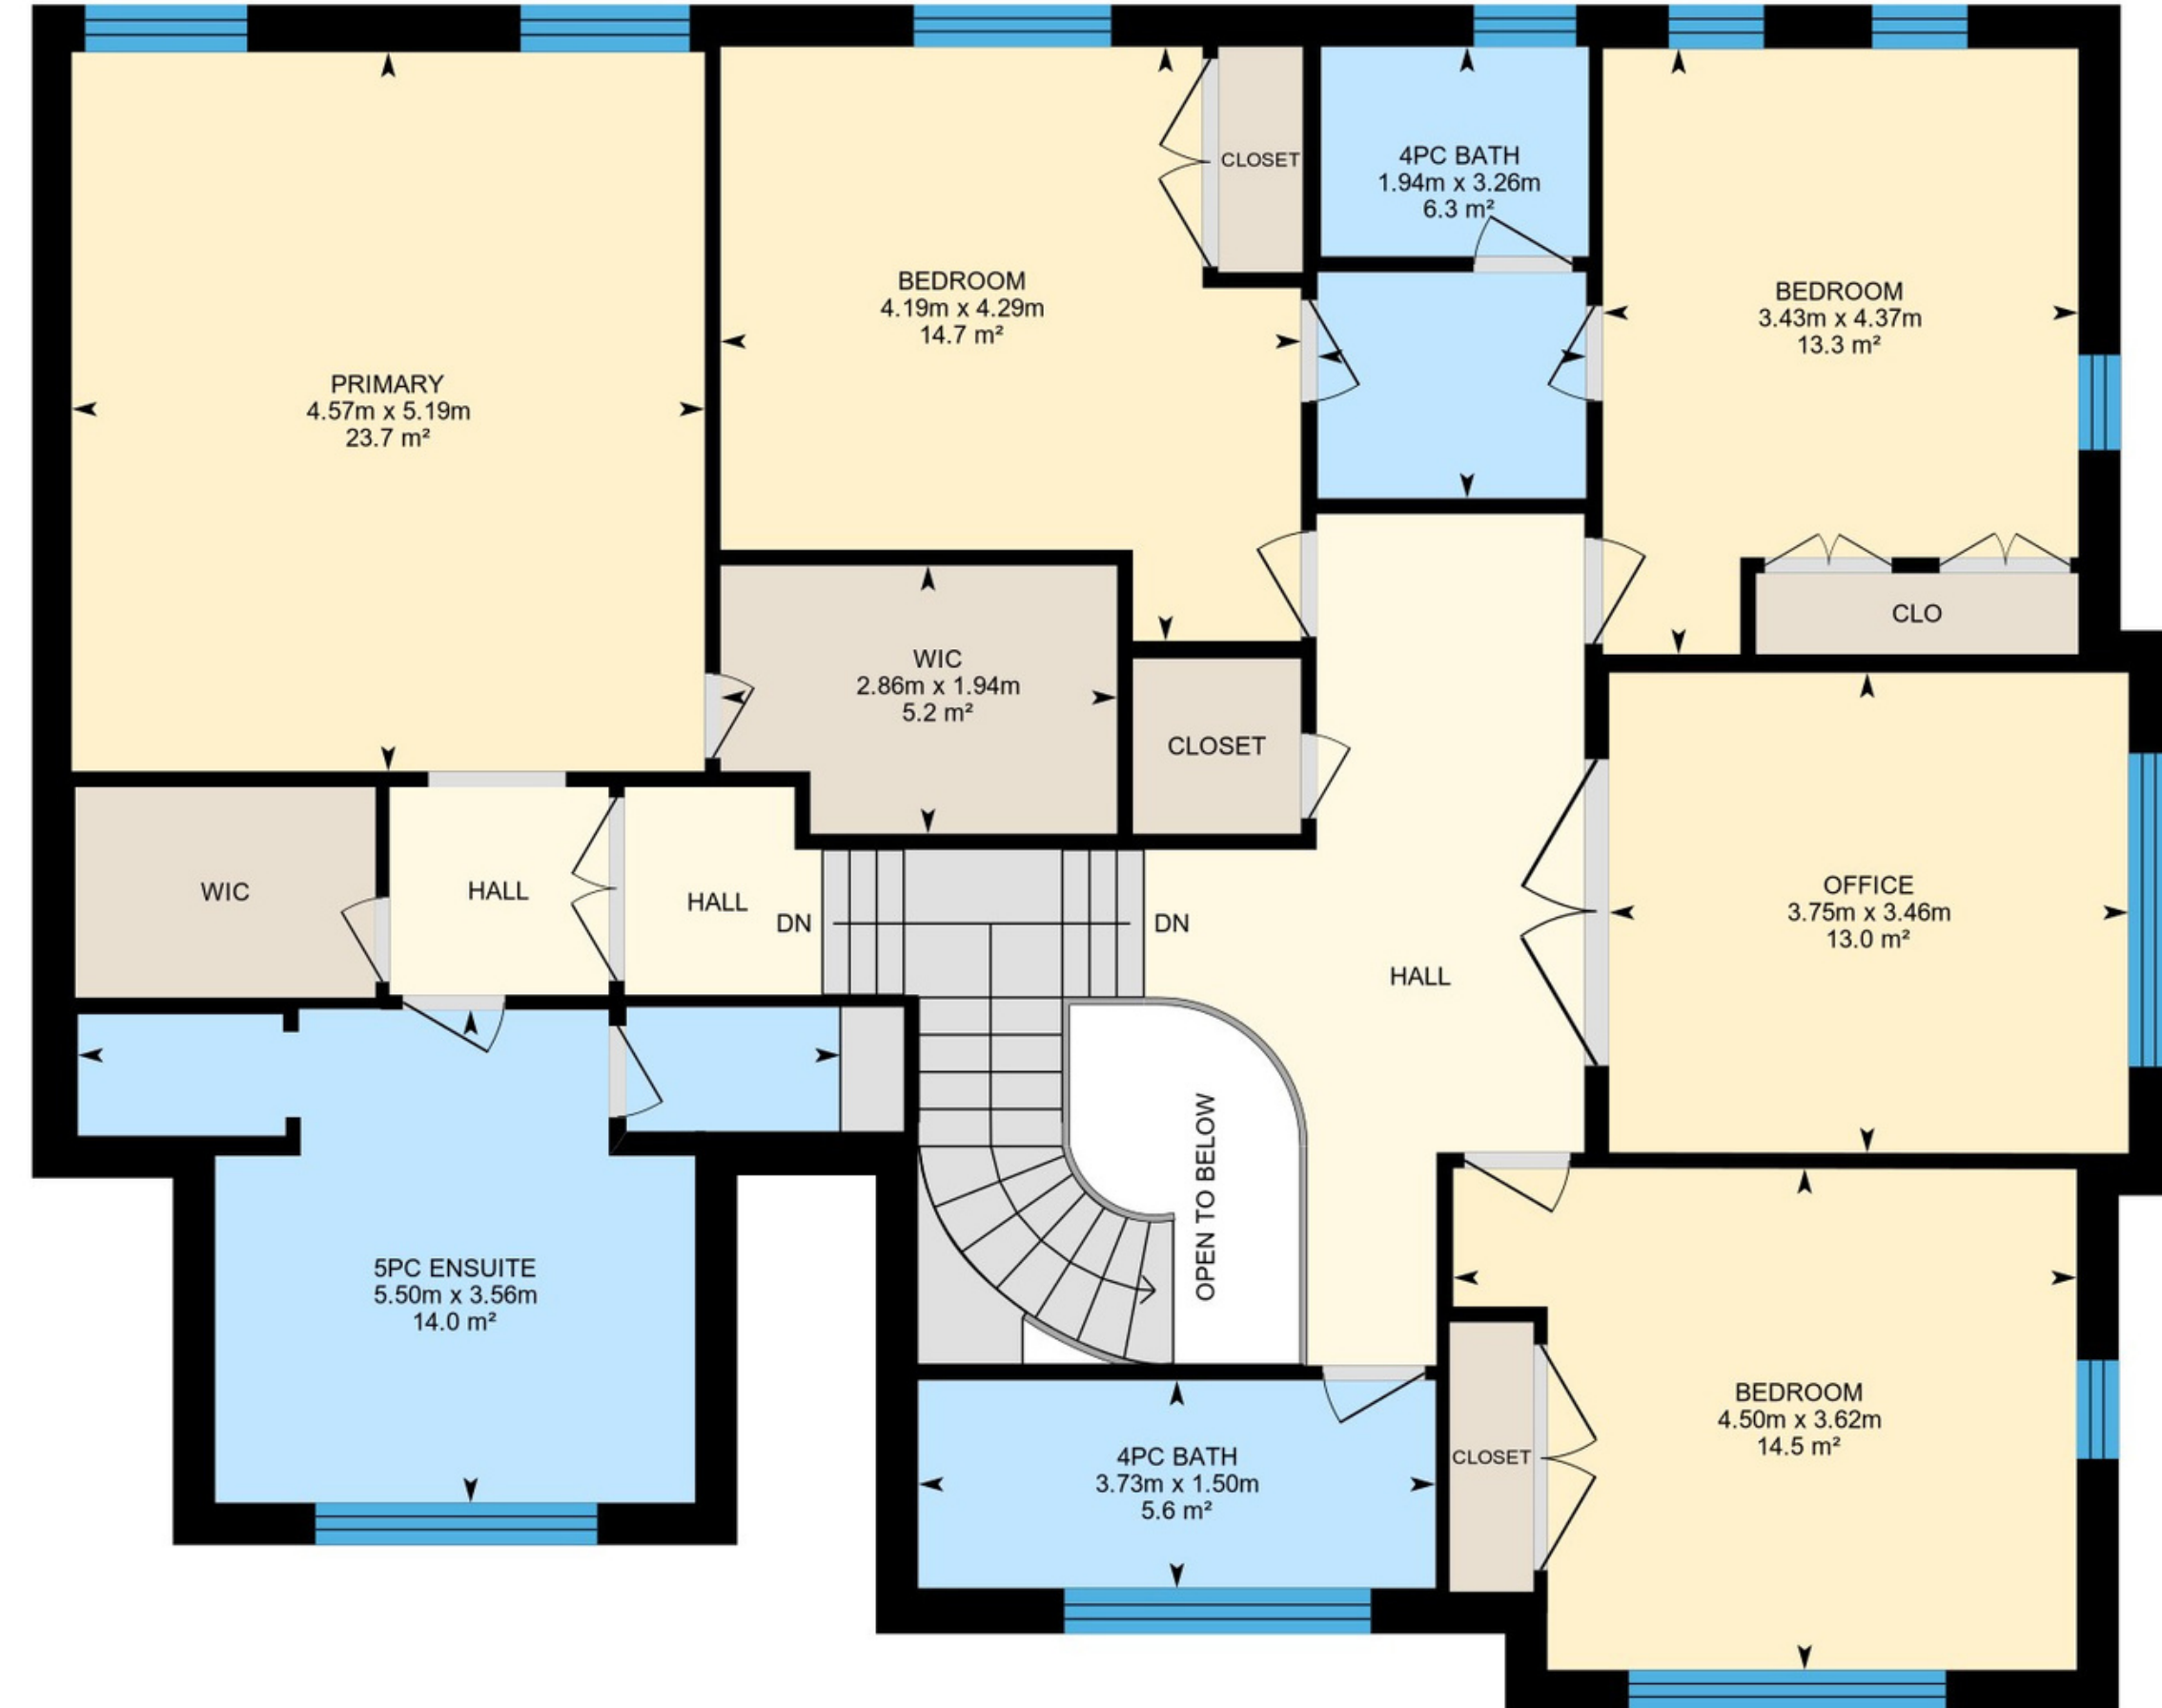

815 Somerville Terrace, Milton

White regions are excluded from total floor area in iGUIDE floor plans. All room dimensions and floor areas must be considered approximate and are subject to independent verification.