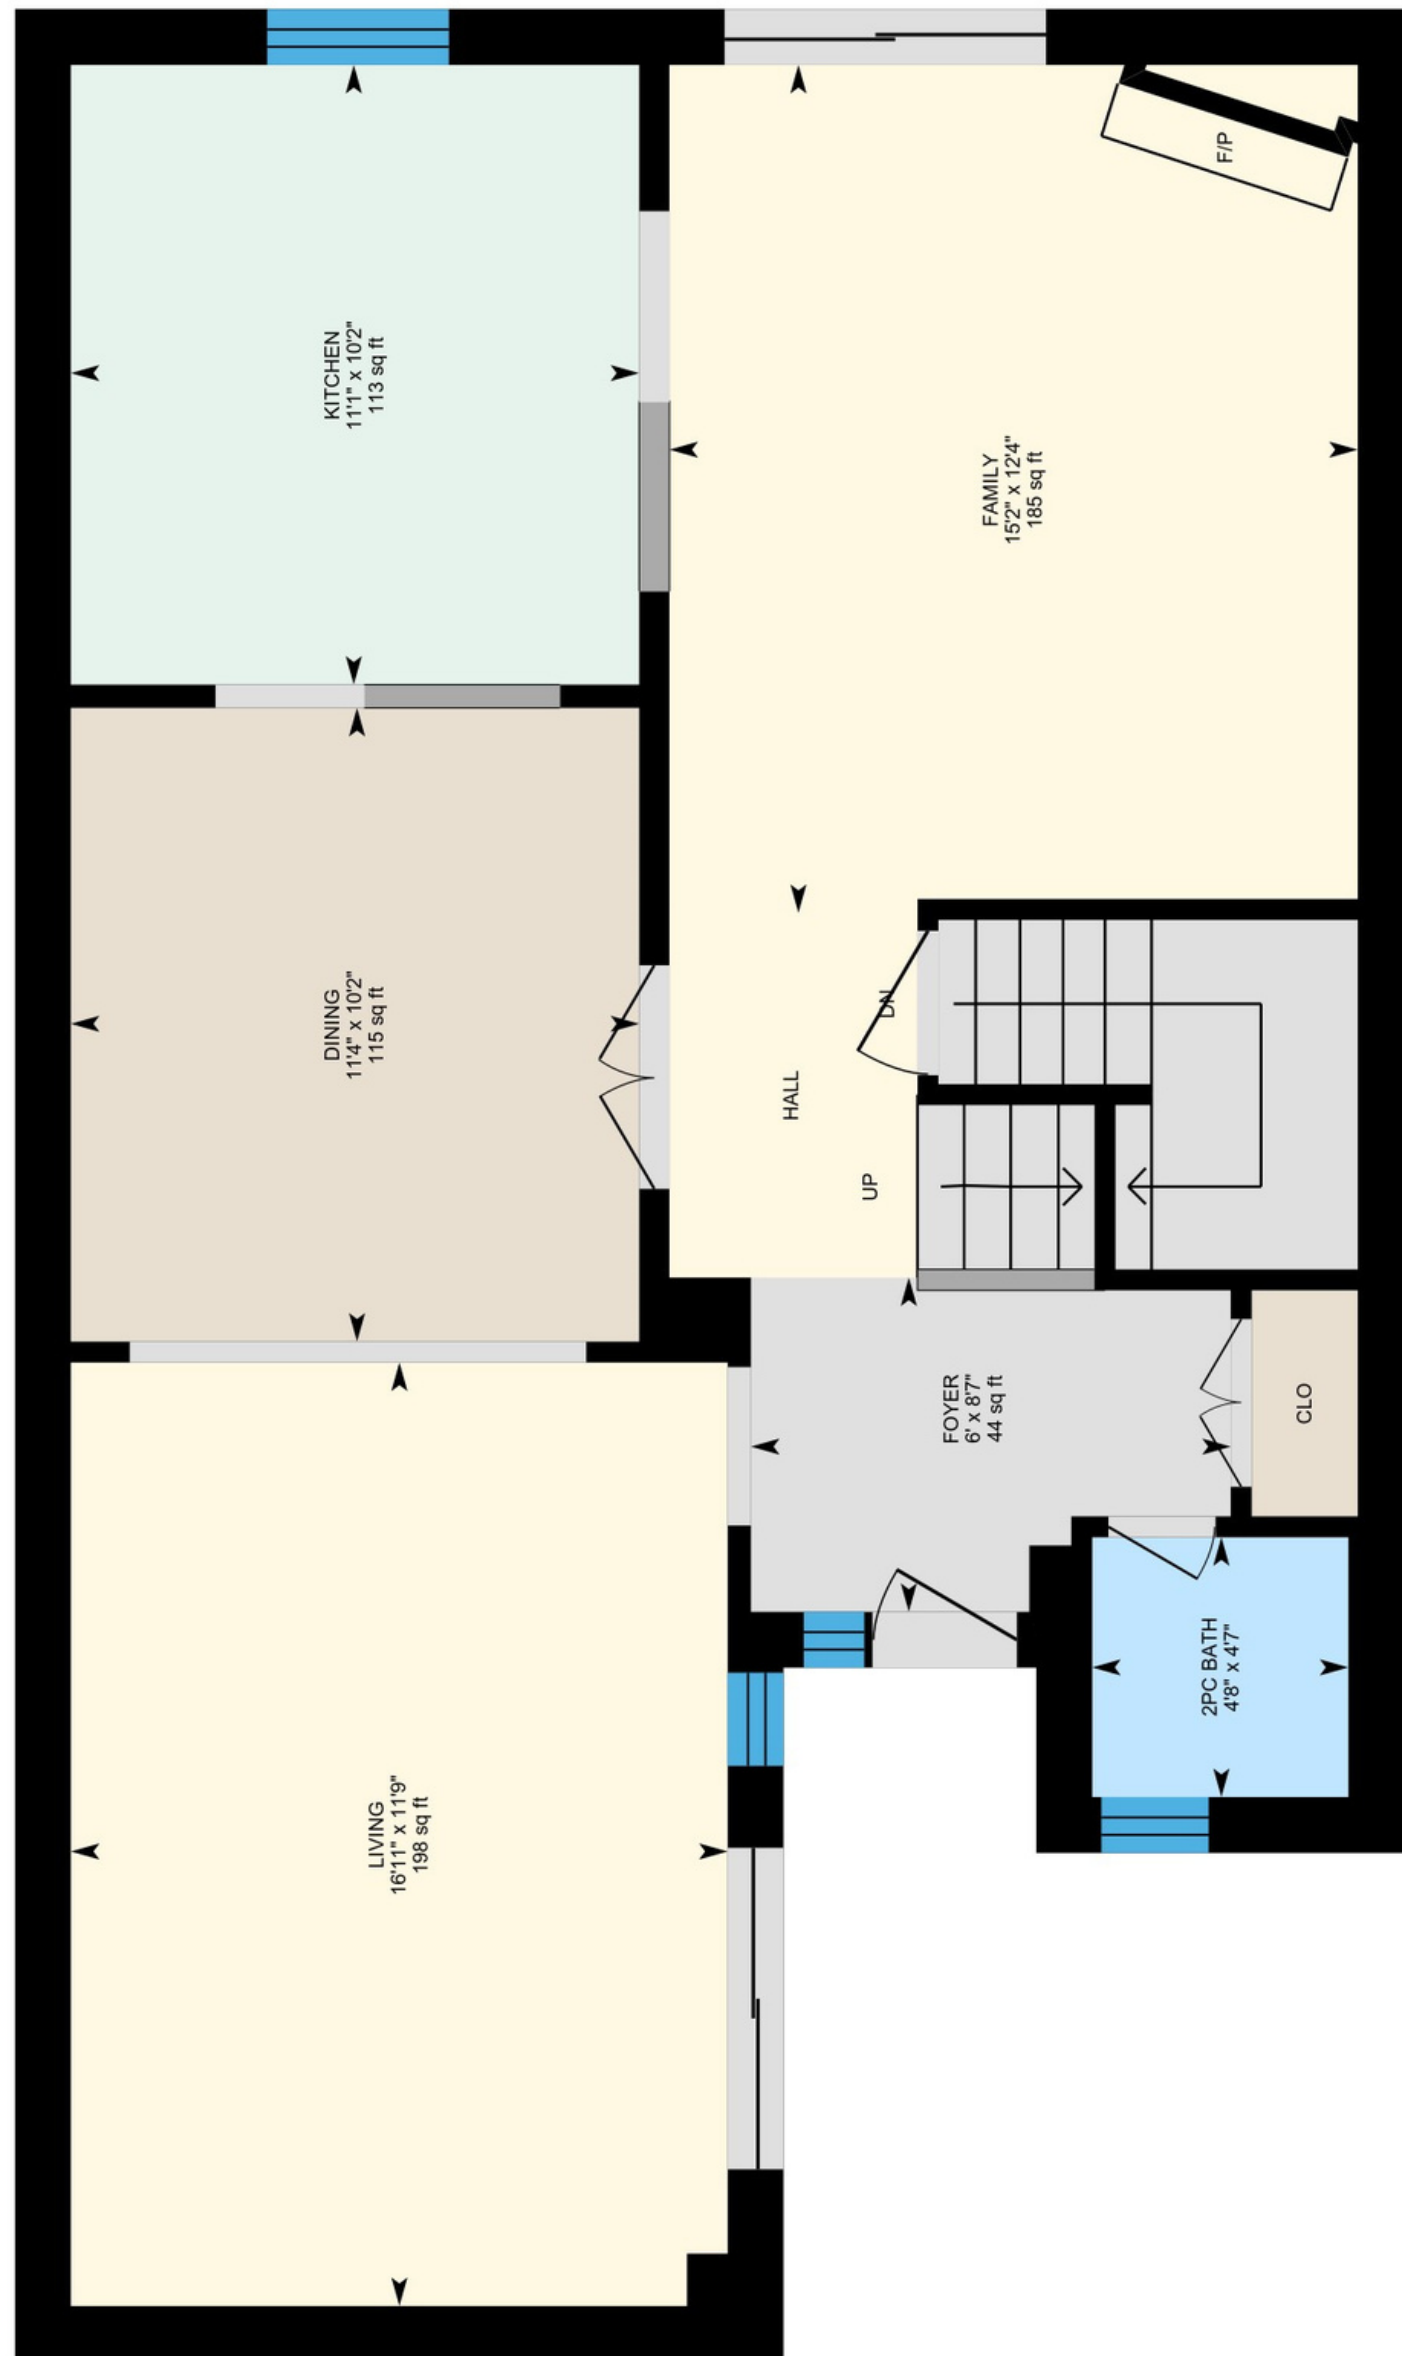

# 12 - 1725 The Chase Mississauga

White regions are excluded from total floor area in iGUIDE floor plans. All room dimensions and floor areas must be considered approximate and are subject to independent verification.