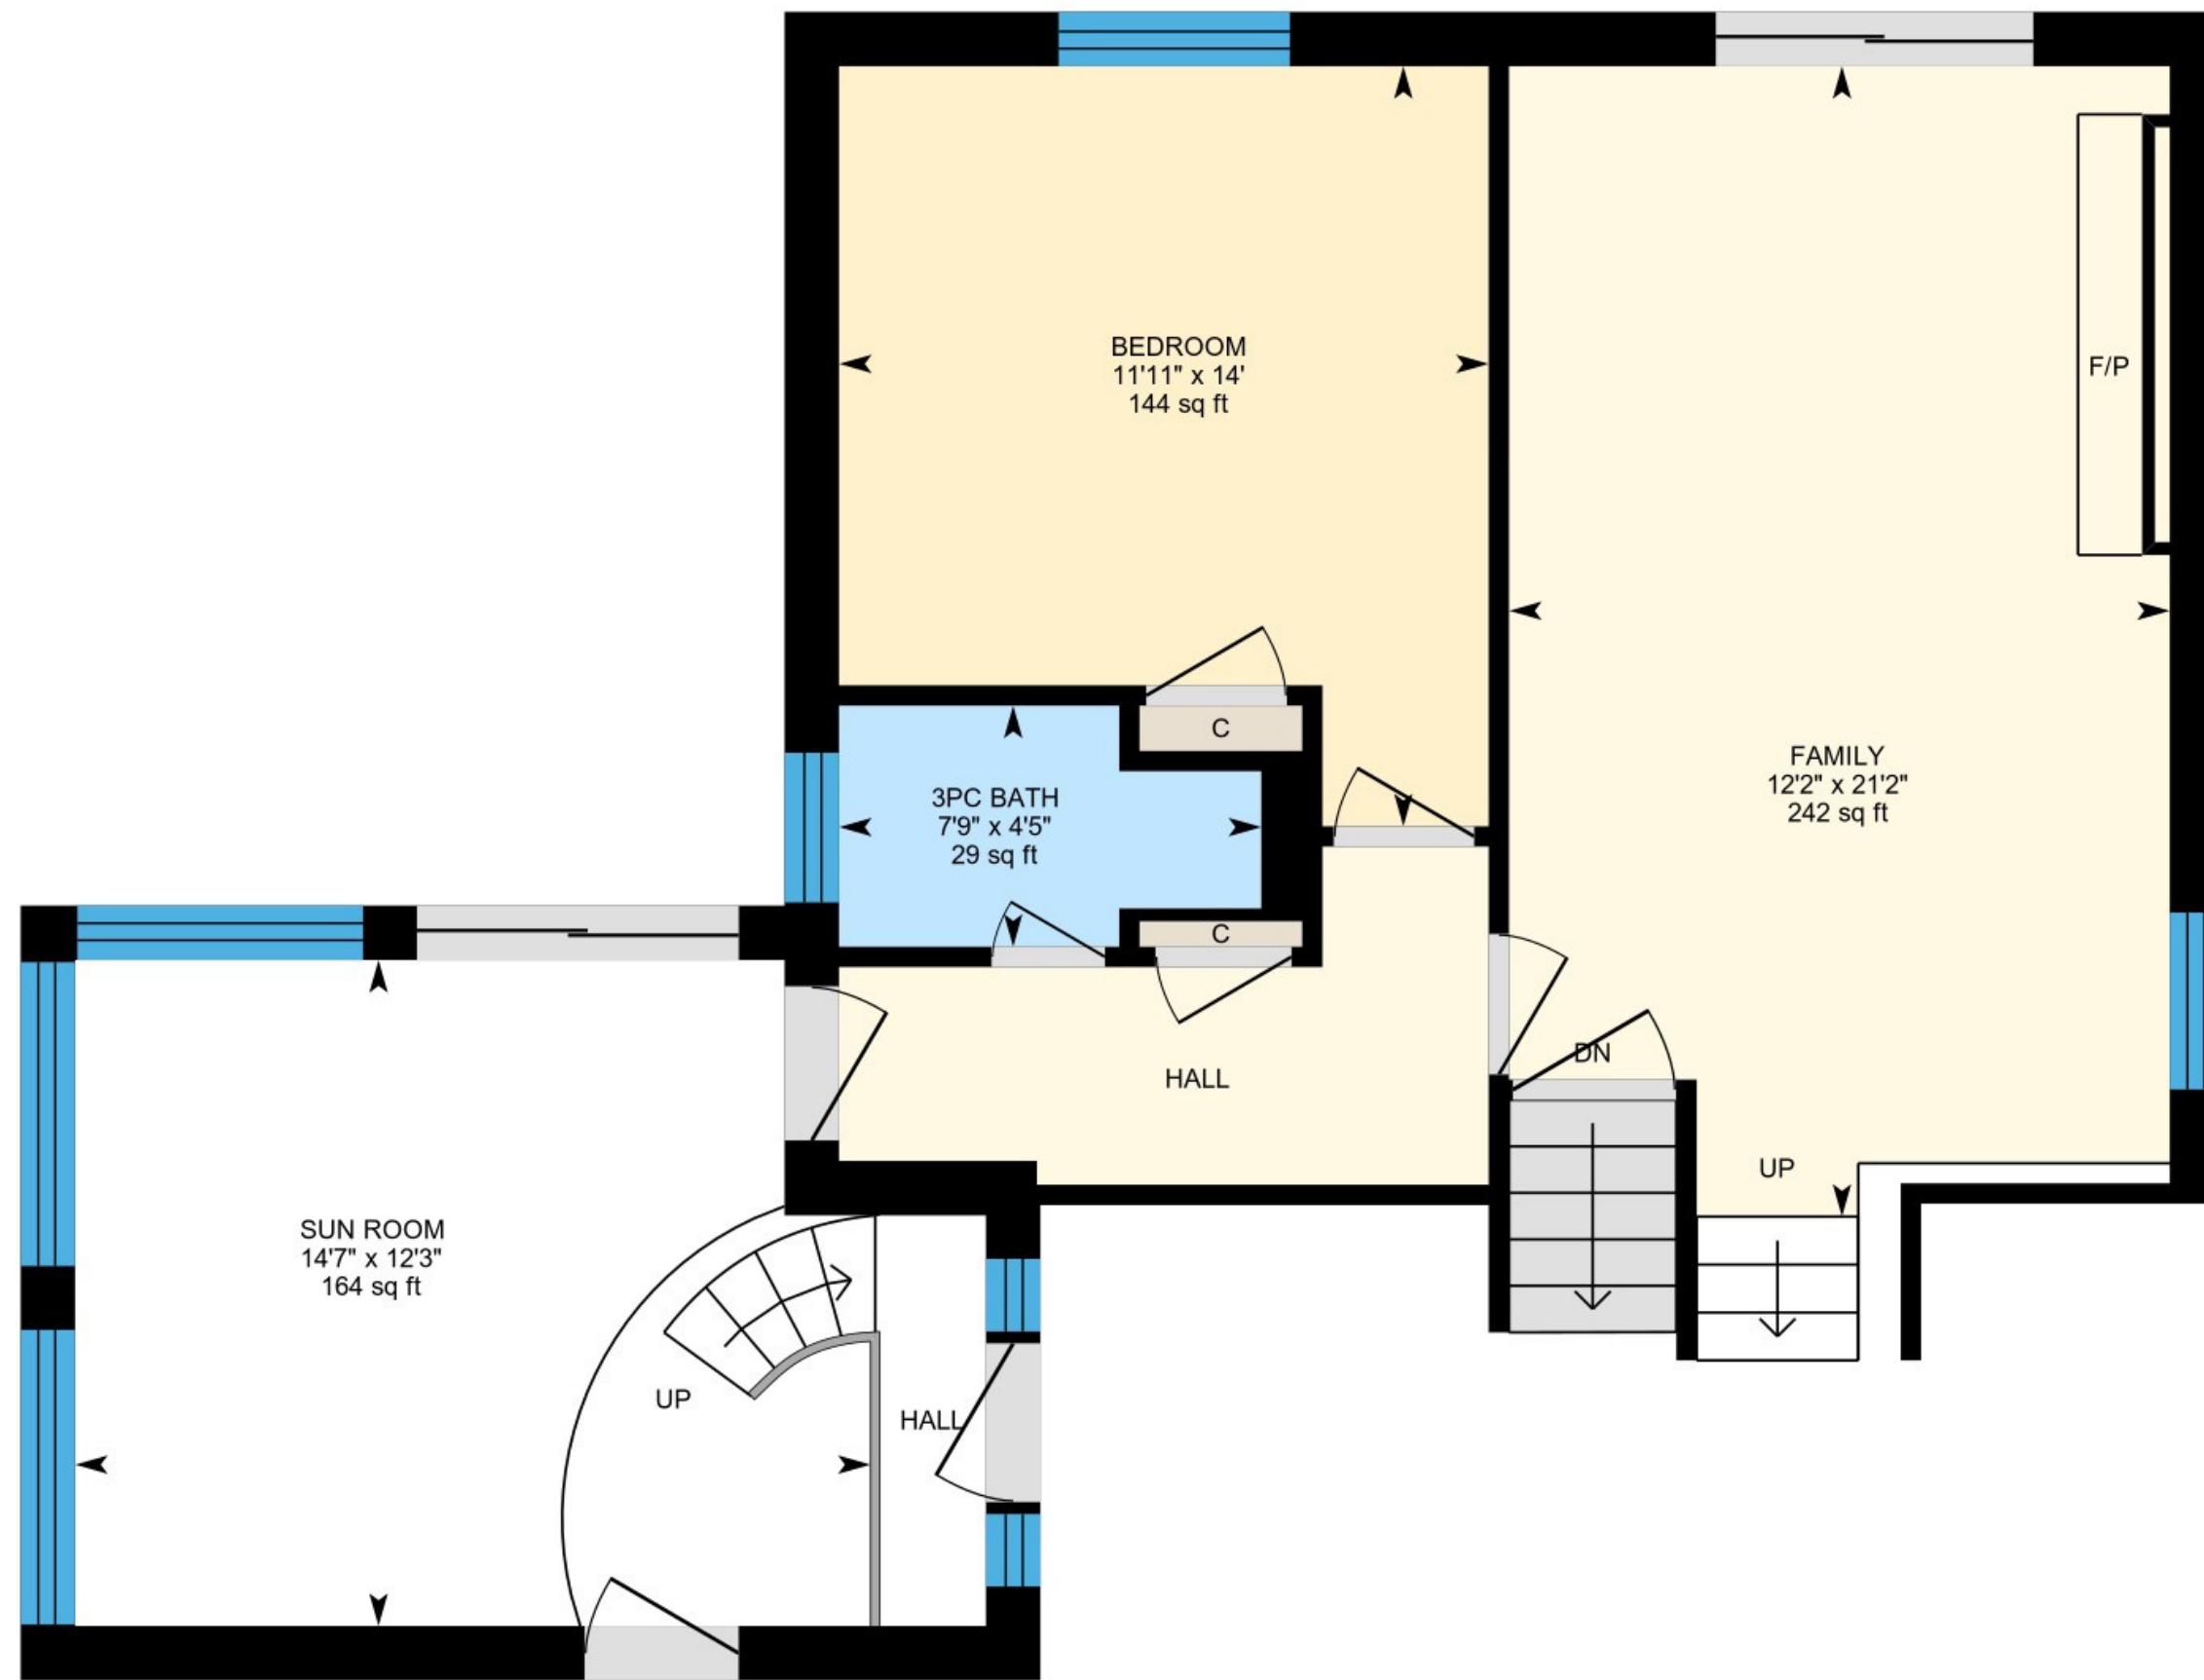

3192 Ibbetson Cres, Mississauga

White regions are excluded from total floor area in iGUIDE floor plans. All room dimensions and floor areas must be considered approximate and are subject to independent verification.