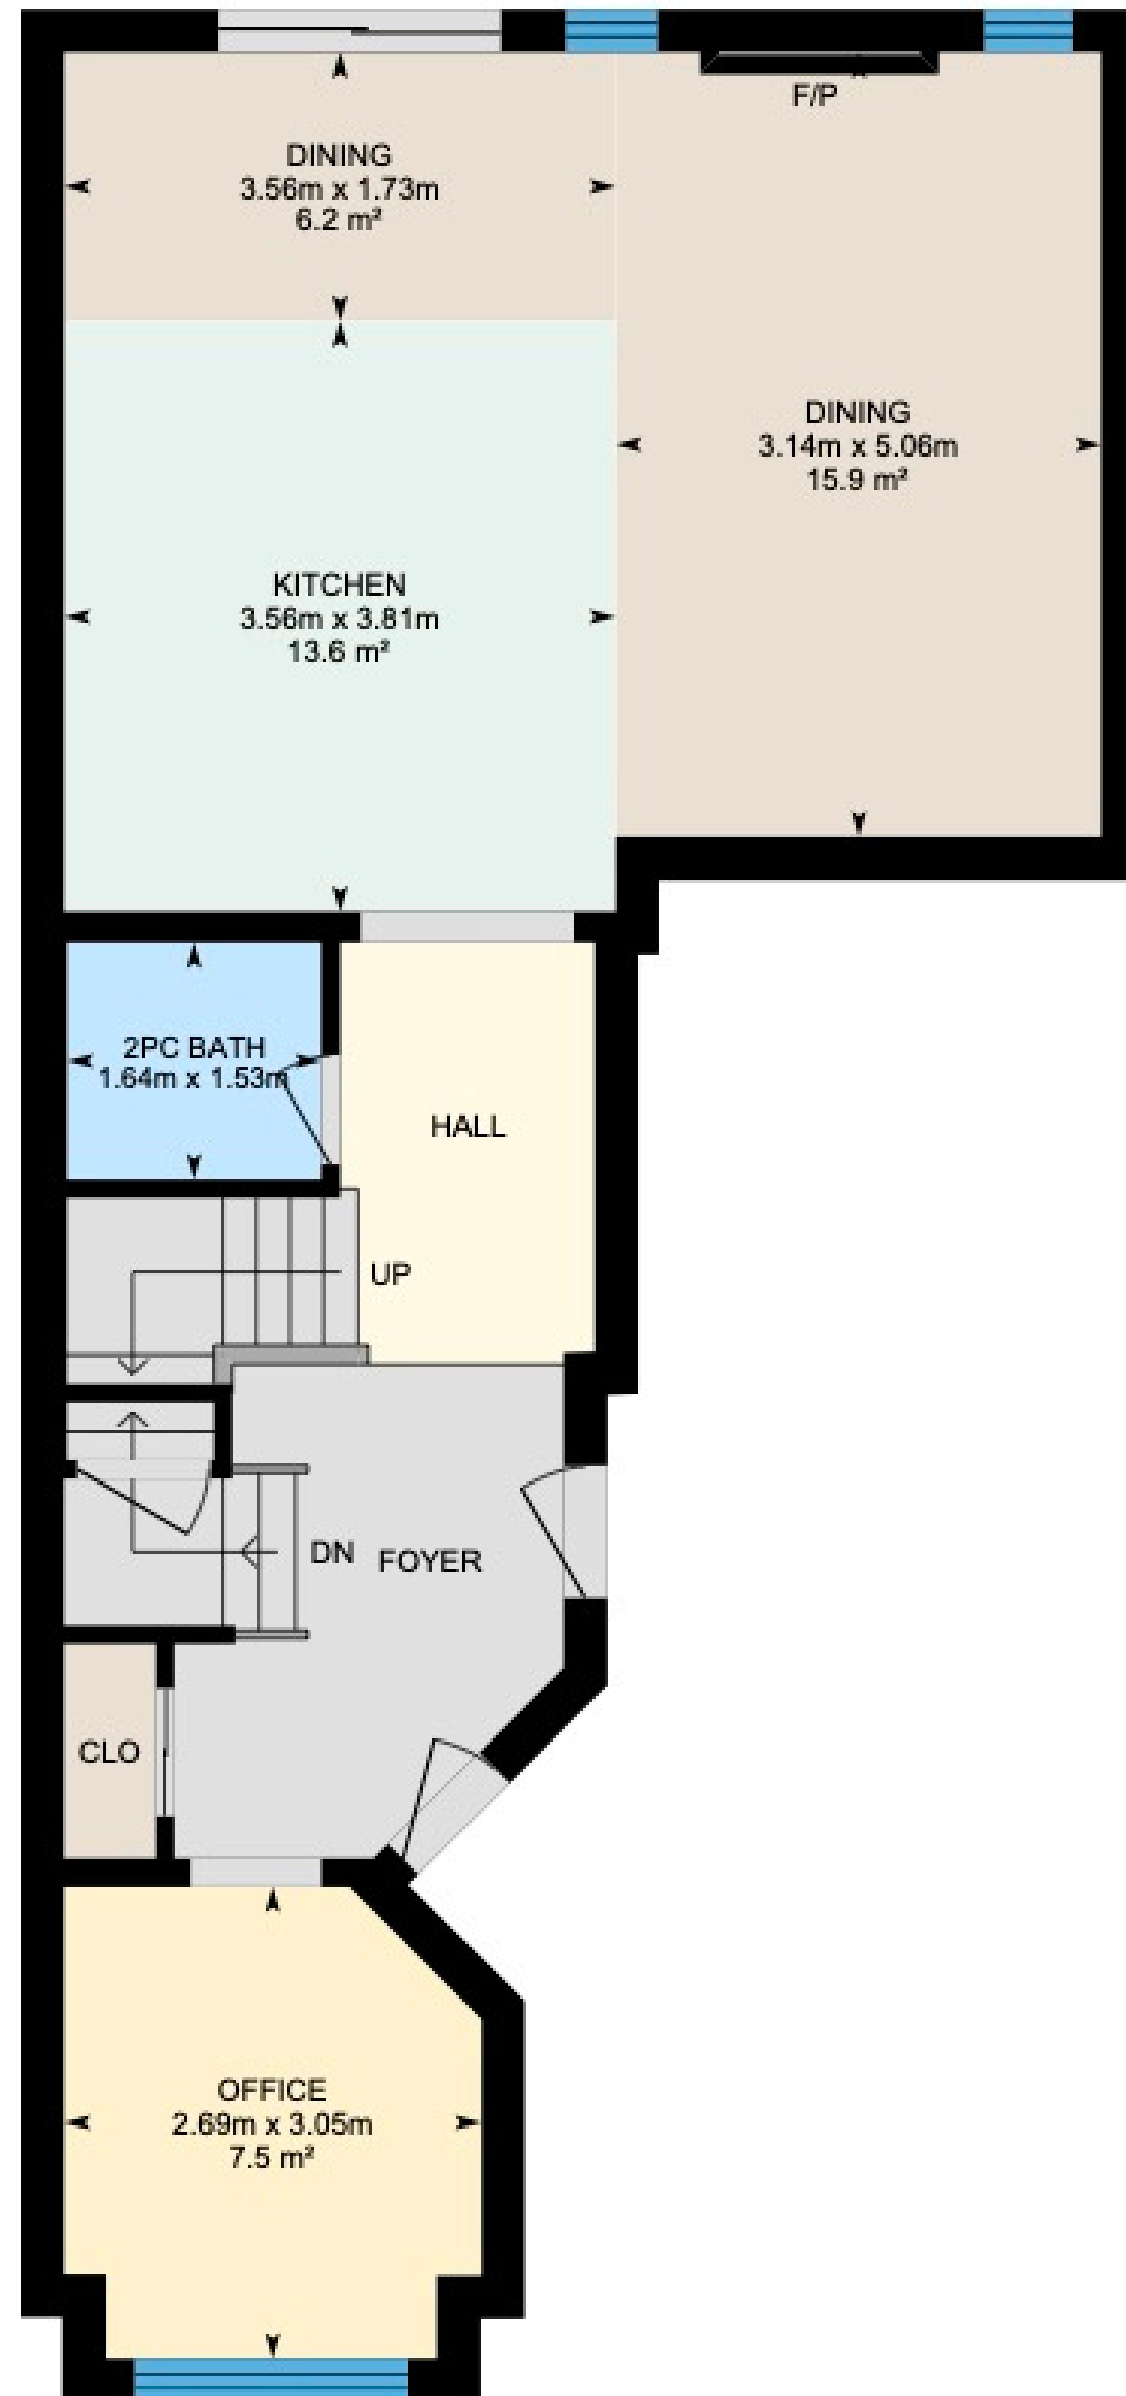

83 Suitor Crt, Milton

White regions are excluded from total floor area in iGUIDE floor plans. All room dimensions and floor areas must be considered approximate and are subject to independent verification.