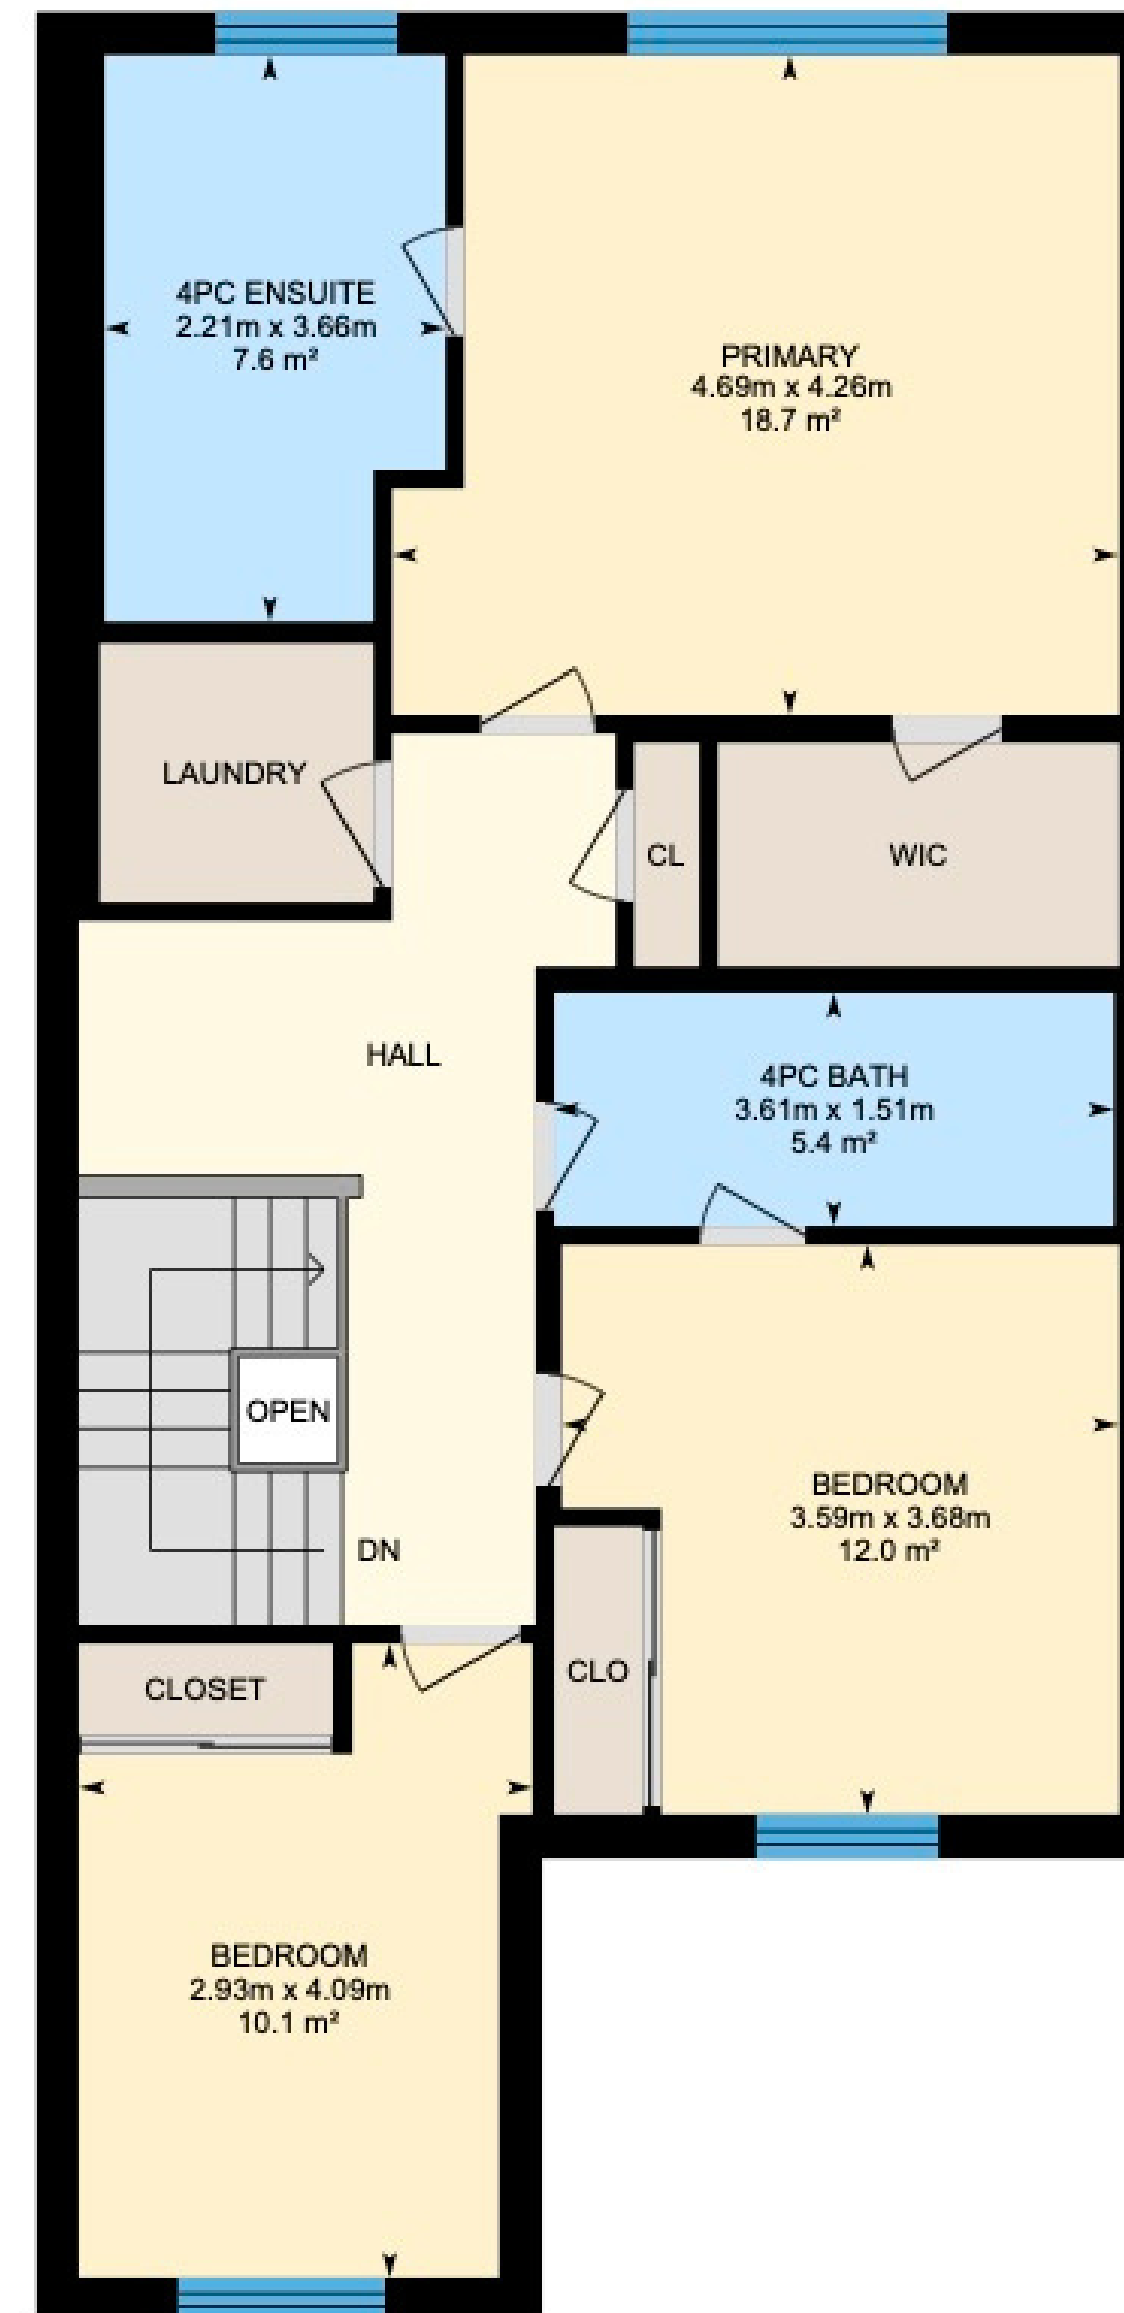

83 Suitor Crt, Milton

White regions are excluded from total floor area in iGUIDE floor plans. All room dimensions and floor areas must be considered approximate and are subject to independent verification.