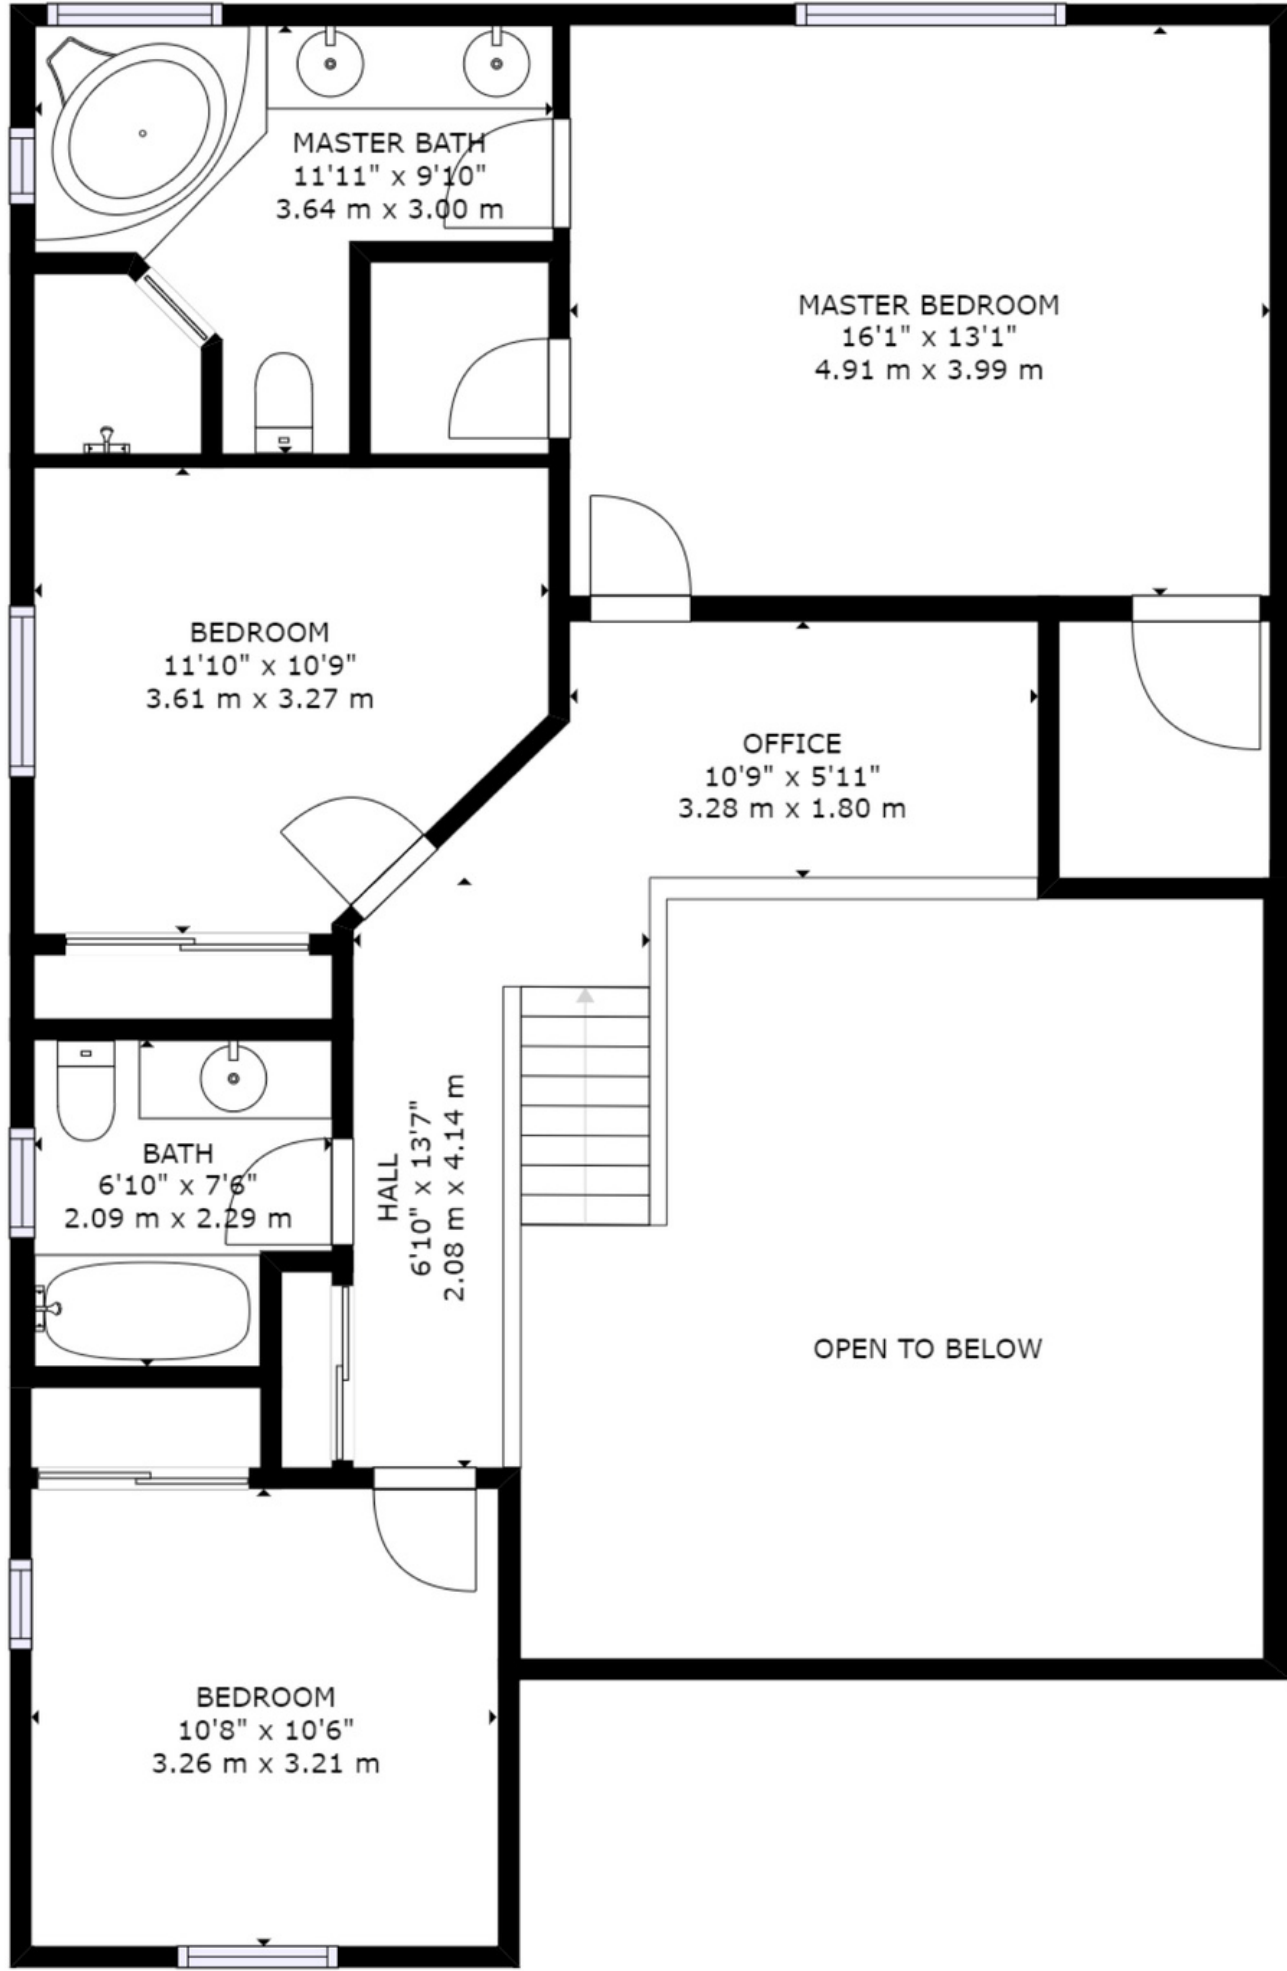

381 Tonelli Lane, Milton

FLOOR 1

FLOOR 2

FLOOR 3

2516 Sq Ft

Floor plan & measurements may contain errors & omissions & must be independently verified.