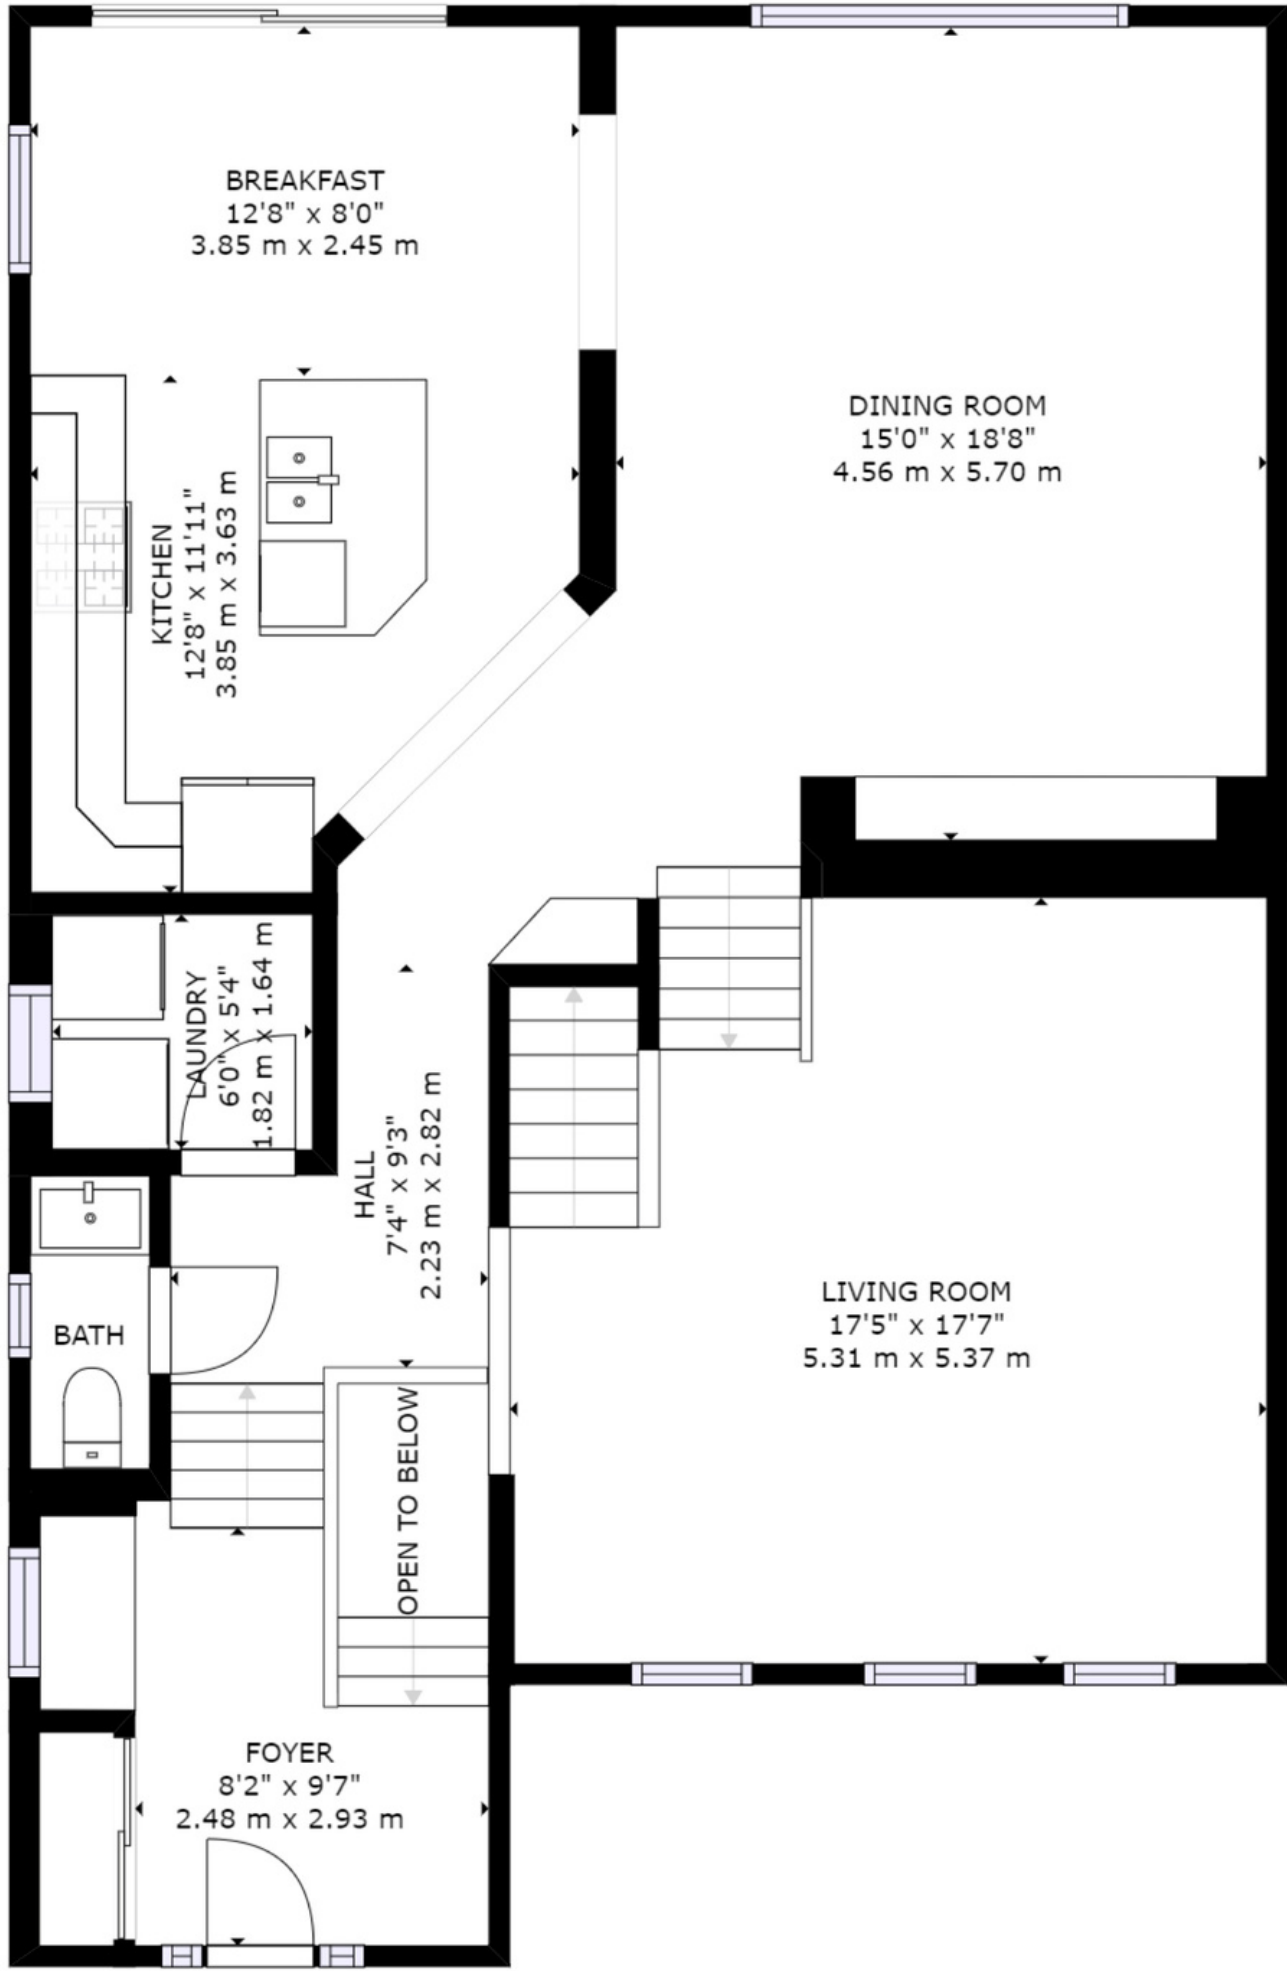

381 Tonelli Lane, Milton

FLOOR 1

FLOOR 2

FLOOR 3

2516 Sq Ft

Floor plan & measurements may contain errors & omissions & must be independently verified.