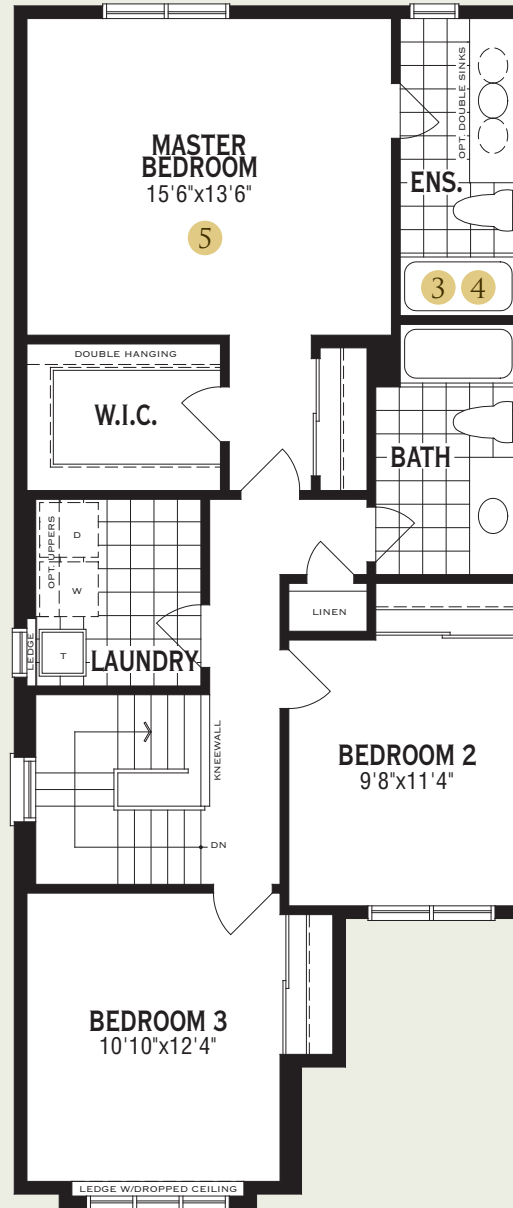

THE STARFLOWER END · 1783 SQ.FT. · WFTH05E

ground floor plan

second floor plan

basement plan