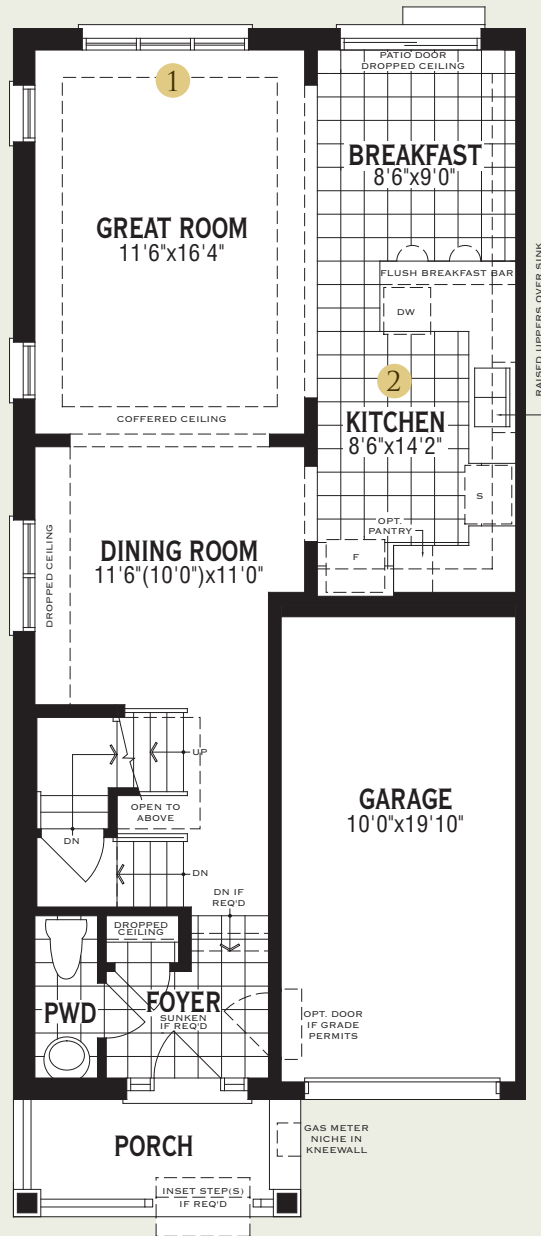

THE STARFLOWER END · 1783 SQ.FT. · WFTH05E

ground floor plan

second floor plan

basement plan