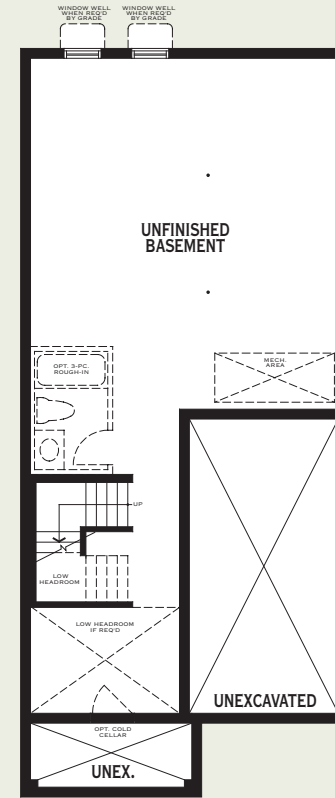

THE STARFLOWER END · 1783 SQ.FT. · WFTH05E

ground floor plan

second floor plan

basement plan